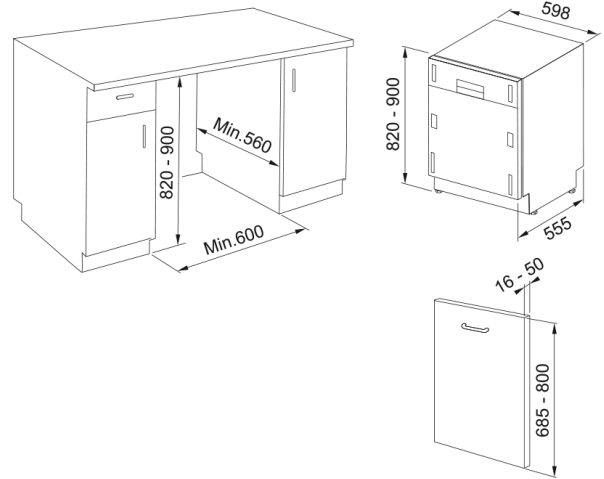

Dishwasher FDW 614 D10P DOS LP C | 117.0611.675

Technical Data

Product Information

Installation type	Built-in fully-integrated
Color	#N/A

Dimensions

Width: front to back	598.0
Height overall	820.0
Depth Overall	555.0

Energy specifications

Voltage	220-240 V
Frequency (Hz)	50
Consumption water:liters/cycle	9,5L

Product specifications

Energy efficiency class	C
-------------------------	---

Article Number

Product family	Mythos
----------------	--------

Properties

Number of settings	14
Number of programmes	>8
Autom. door opening(end cycle)	Yes
Noise level (dBA)	41
Top cutlery 3rd basket	Yes
Type of protection	aquastop